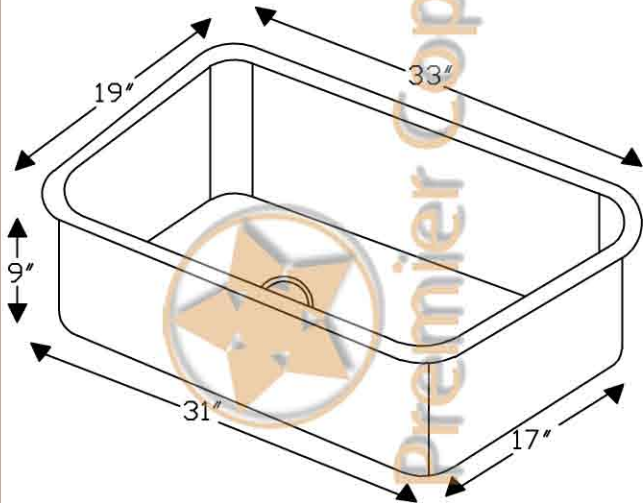

ITEM # KSDB33199 33" KITCHEN SINGLE BOWL SINK

CODE/STANDARD COMPLIANCE

* IAPMO/cUPC LISTED

OUTER DIMENSIONS: 33"X19"X9"

INNER DIMENSIONS: 31"X17"X9"

DRAIN SIZE: 3.5" STANDARD

MATERIAL GAUGE: 14

IMPORTANT: THIS PRODUCT IS HAND CRAFTED AND SMALL VARIANCES MAY OCCUR. DIMENSIONS MAY VARY UP TO 1/4". DO NOT MAKE ANY INSTALLATION CUTS UNTIL YOU RECEIVE YOUR SINK.