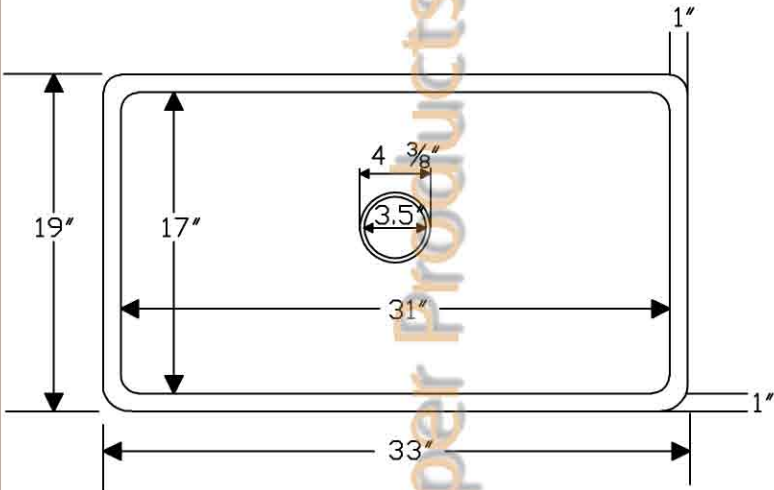

ITEM # KSDB33199 33" KITCHEN SINGLE BOWL SINK

CODE/STANDARD COMPLIANCE

* IAPMO/cUPC LISTED

OUTER DIMENSIONS: 33"X19"X9"

INNER DIMENSIONS: 31"X17"X9"

DRAIN SIZE: 3.5" STANDARD

MATERIAL GAUGE: 14

IMPORTANT: THIS PRODUCT IS HAND CRAFTED AND SMALL VARIANCES MAY OCCUR. DIMENSIONS MAY VARY UP TO 1/4". DO NOT MAKE ANY INSTALLATION CUTS UNTIL YOU RECEIVE YOUR SINK.