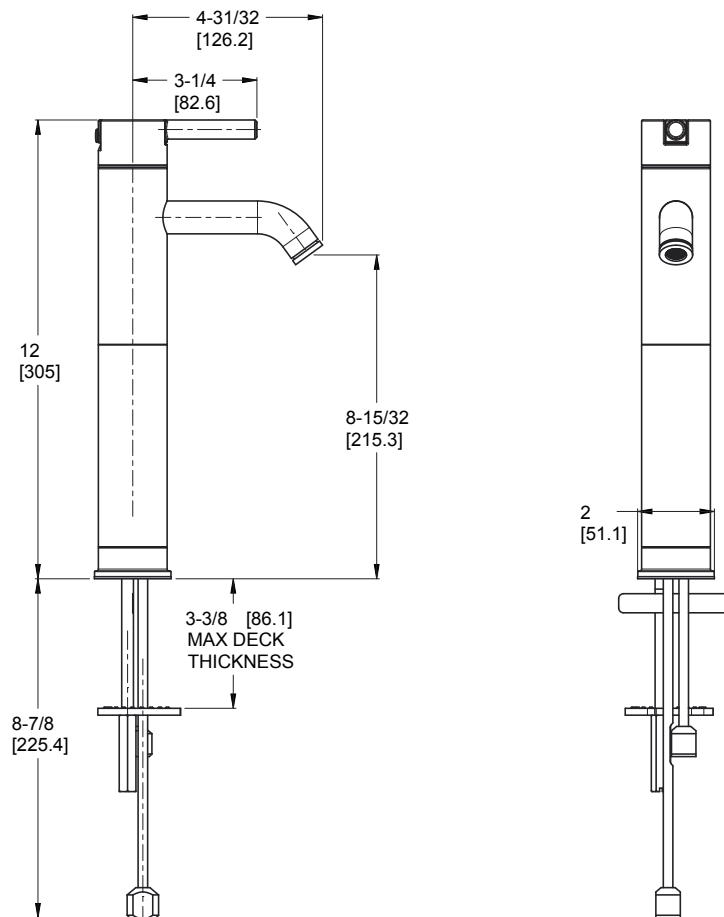

Contempra™ Single Control Faucet

- LG40-NB00 Finish(B)
- LG40-NBG00 Finish(BG)
- LG40-NCO0 Finish(C)
- LG40-NK00 Finish(K)

Specifications

- Single Control
- Pforever Seal

Features

- 1.2 GPM Flow Rate
- All Metal Construction
- Mounting Hardware Included
- Pforever Seal Ceramic Disc Valve
- Pforever Warranty®

Dimensions

Ø1 Min to Ø1-1/2 Max. Deck Hole Openings