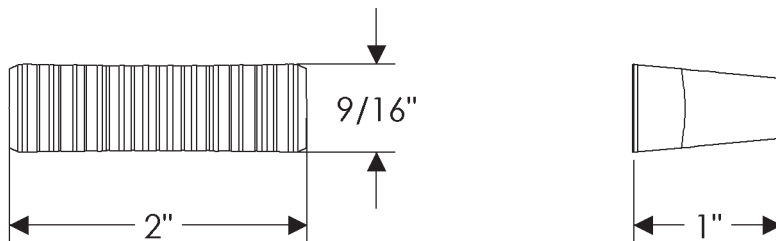

Ted Boerner Collection

CK20033
Brut Cabinet Knob
9/16" x 2"