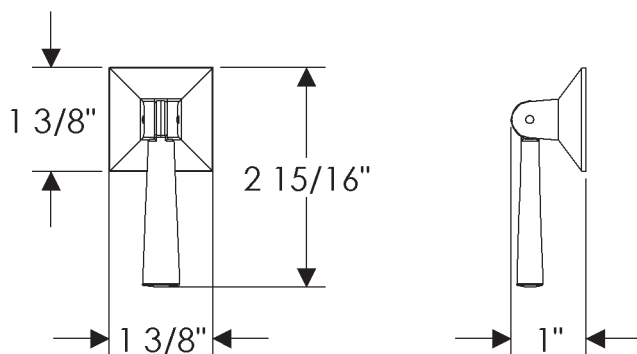

Ted Boerner Collection

CK20320
Empire Pendant
1 3/8" x 2 15/16"