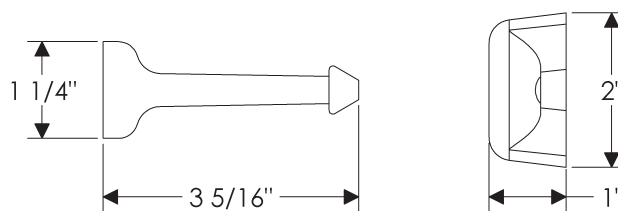

# ROCKY MOUNTAIN®

H A R D W A R E

DSH301  
Door Stop & Holder  
 $3\frac{5}{16}''$