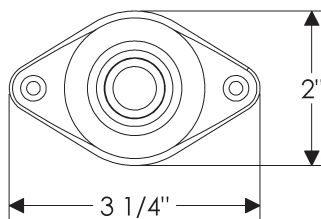

# ROCKY MOUNTAIN®

H A R D W A R E

DSH301  
Door Stop & Holder  
 $3\frac{5}{16}''$