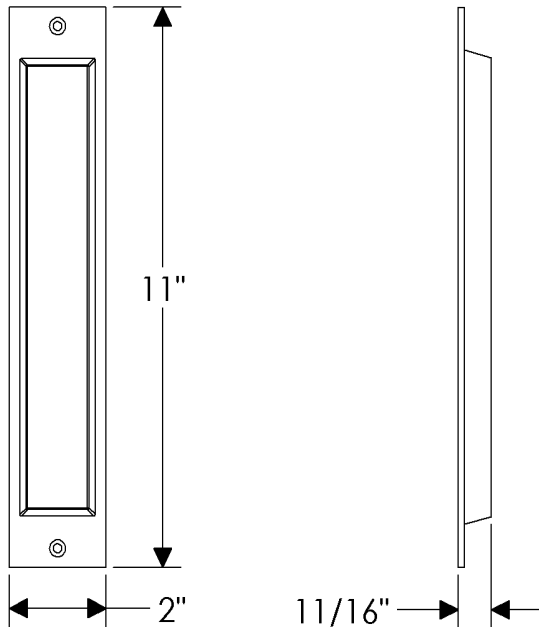

Rectangular Flush Pull

FP256