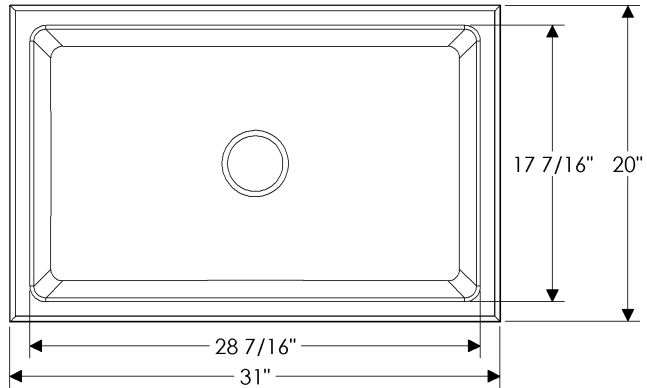

ROCKY MOUNTAIN®

H A R D W A R E

KS3120
Alturas Apron Front Sink
31" x 20" x 10" deep
self-rimming
163 lbs.