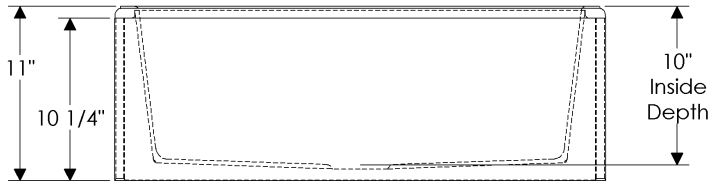

ROCKY MOUNTAIN®

H A R D W A R E

KS3120
Alturas Apron Front Sink
31" x 20" x 10" deep
self-rimming
163 lbs.