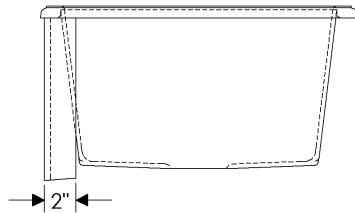

ROCKY MOUNTAIN®

H A R D W A R E

KS3120
Alturas Apron Front Sink
31" x 20" x 10" deep
self-rimming
163 lbs.