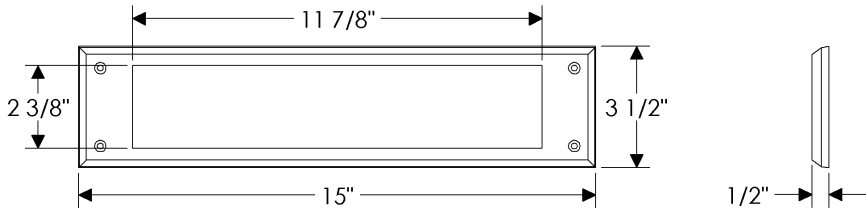

Exterior

Interior

MS110
Mail Slot
15" x 3 1/2"