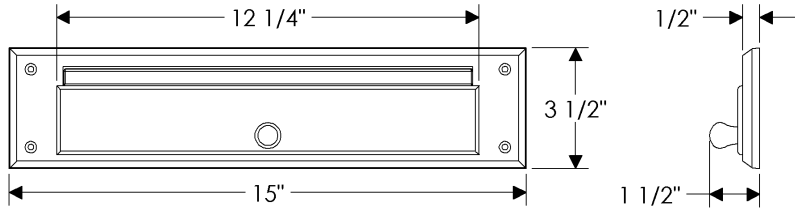

Exterior

Interior

MS110
Mail Slot
15" x 3 1/2"