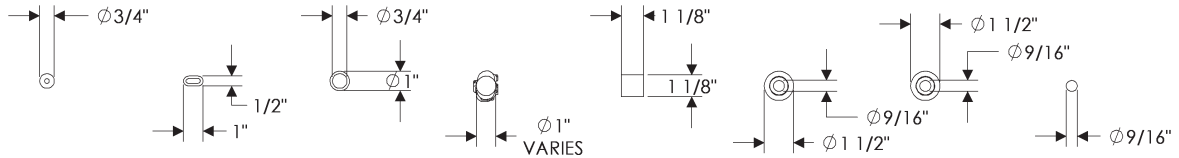

ROCKY MOUNTAIN®

H A R D W A R E

Stair Baluster

- BA8132 3/4" Round Baluster up to 48" Length
- BA8336 1" x 1/2" Oval Baluster up to 48" length
- BA8173 3/4" Round Baluster with 1" ring up to 54" length
- BA6843 Ø1" varies Branch Baluster up to 48" length
- BA7022 1 1/8" x 1 1/8" Square Baluster up to 41" length
- BA7142 Ø9/16" varies Round Baluster up to 44" length
- BA7075 Ø9/16" varies Round Baluster up to 45" length
- BA7555 Ø9/16" varies Round Baluster up to 45" length