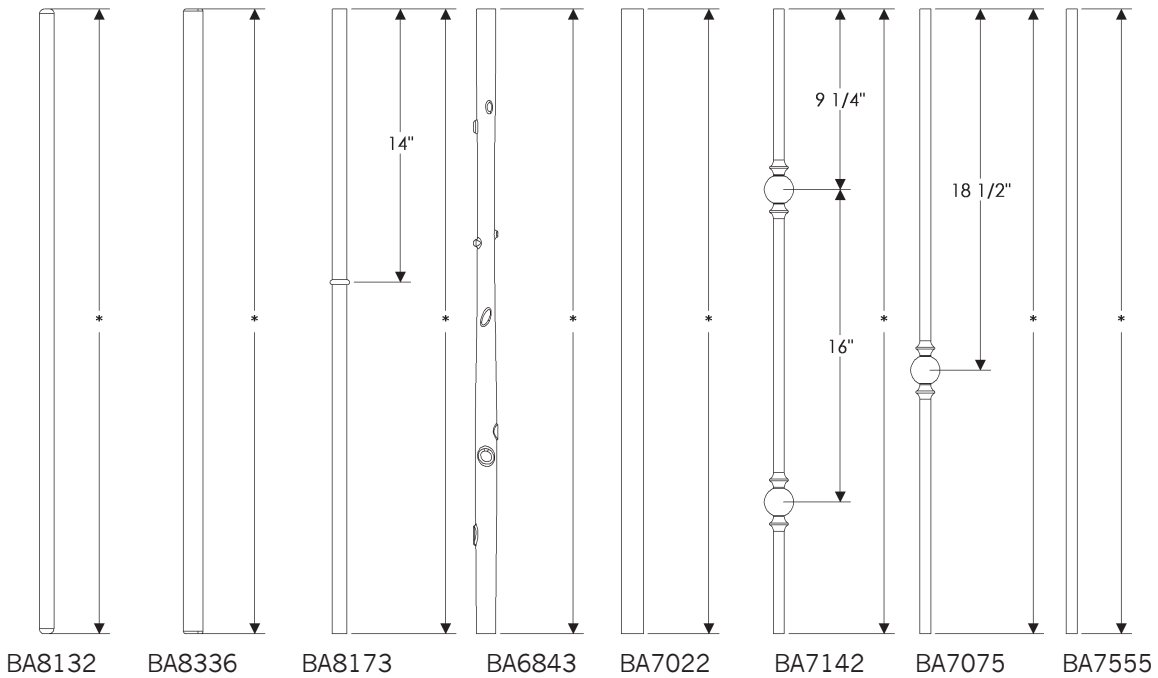

ROCKY MOUNTAIN®

H A R D W A R E

Stair Baluster

- BA8132 3/4" Round Baluster up to 48" Length
- BA8336 1" x 1/2" Oval Baluster up to 48" length
- BA8173 3/4" Round Baluster with 1" ring up to 54" length
- BA6843 Ø1" varies Branch Baluster up to 48" length
- BA7022 1 1/8" x 1 1/8" Square Baluster up to 41" length
- BA7142 Ø9/16" varies Round Baluster up to 44" length
- BA7075 Ø9/16" varies Round Baluster up to 45" length
- BA7555 Ø9/16" varies Round Baluster up to 45" length