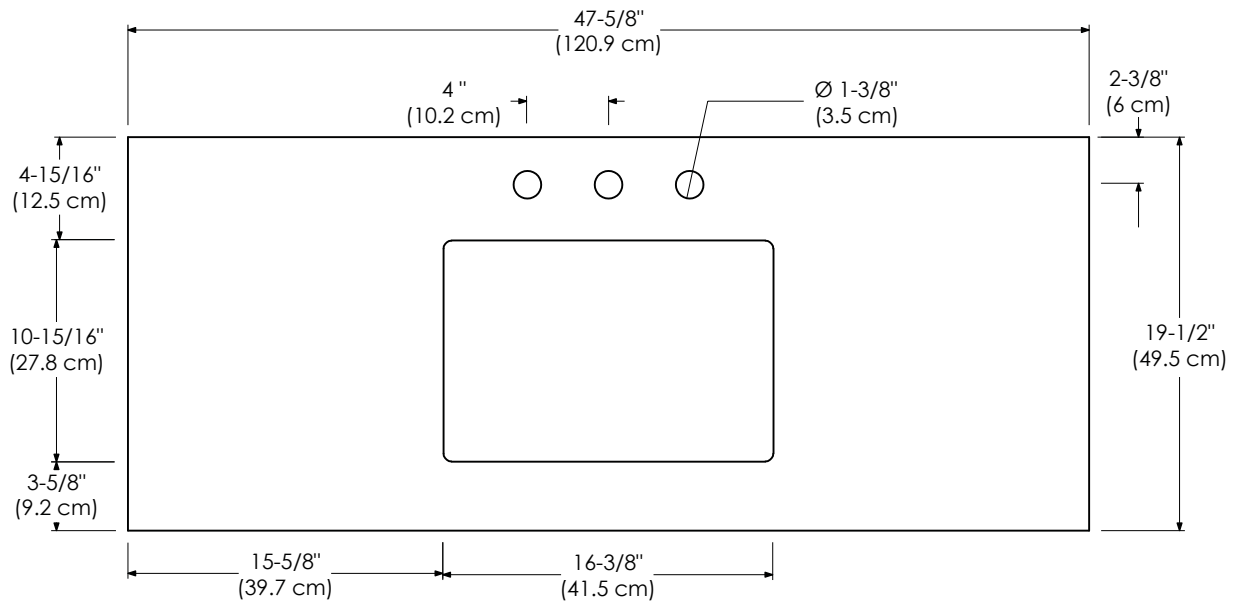

MODEL: 365548-1-COLOR
365548-8-COLOR

SPECIFICATION SHEET

VANITY TOPS

Techstone™ Top for undercounter (non-standard)

Available Colors:

GRAND GREEN TECHSTONE™ Q27

WIDE WHITE TECHSTONE™ Q28

STONE GRAY TECHSTONE™ Q30

Faucet:

SINGLE FAUCET HOLE

8" WIDESPREAD

TOP VIEW

FRONT VIEW