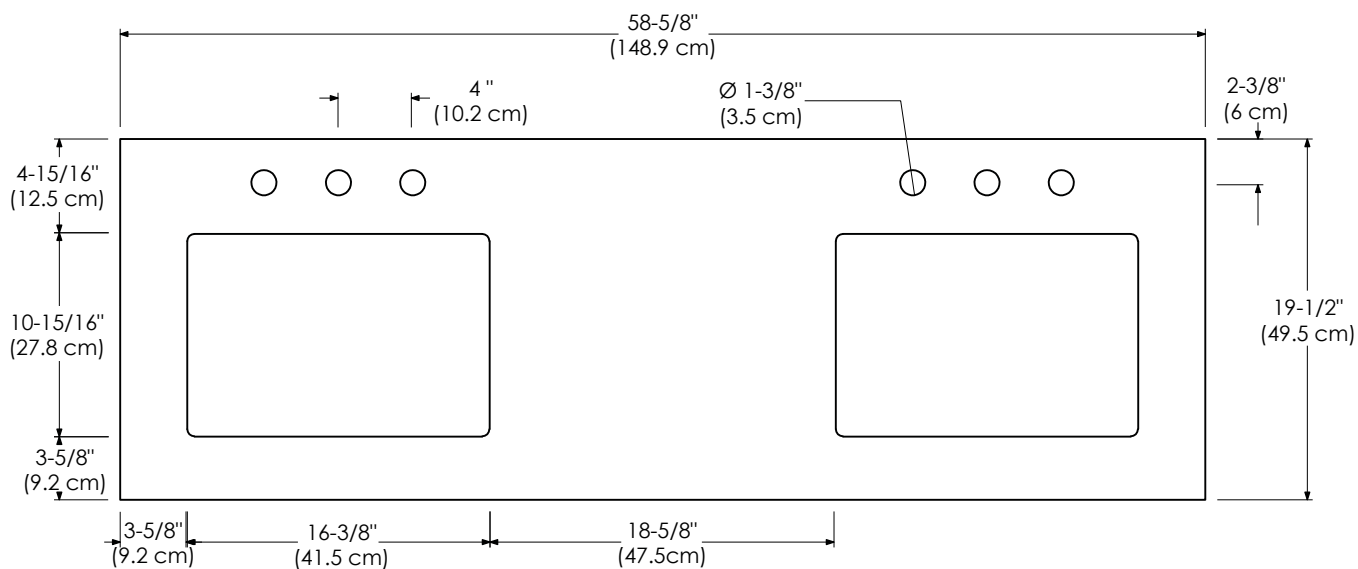

Faucet:

- SINGLE FAUCET HOLE
- 8" WIDESPREAD

TOP VIEW

FRONT VIEW

MODEL: 365562-1D-COLOR
365562-8D-COLOR

SPECIFICATION SHEET

VANITY TOPS

Techstone™ Top for undercounter (non-standard)