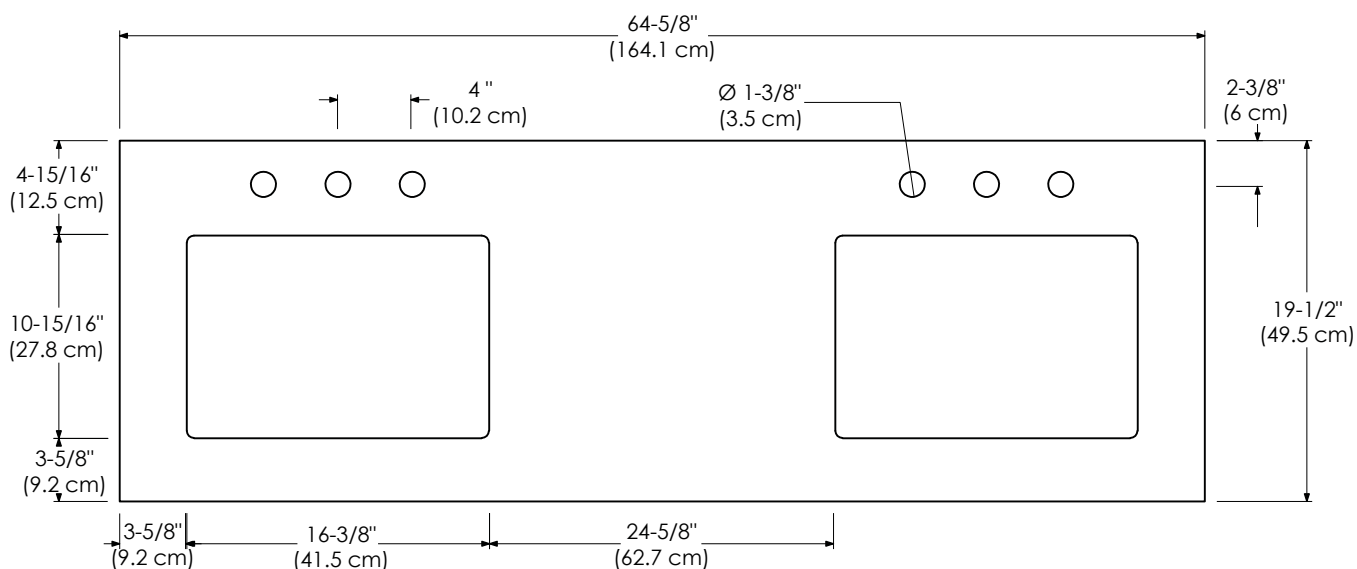

STONE GRAY TECHSTONE™ Q30

Faucet:

SINGLE FAUCET HOLE

8" WIDESPREAD

TOP VIEW

FRONT VIEW