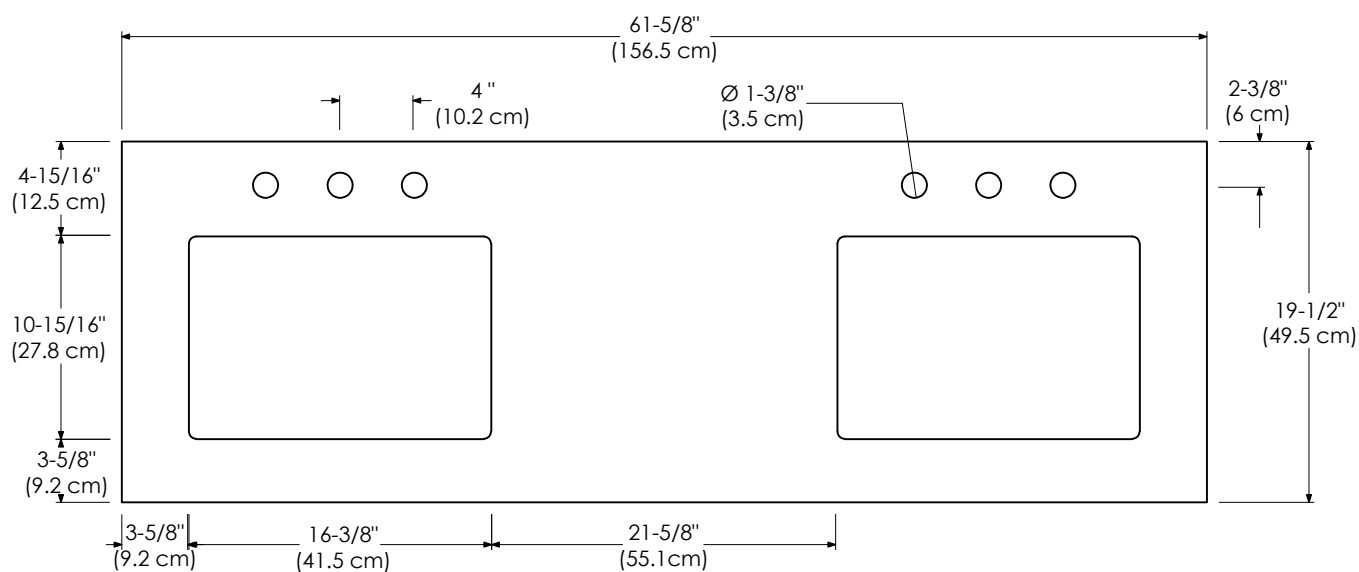

MODEL: 365562-1D-COLOR
365562-8D-COLOR

SPECIFICATION SHEET

VANITY TOPS

Techstone™ Top for undercounter (non-standard)

Available Colors:

GRAND GREEN TECHSTONE™ Q27

WIDE WHITE TECHSTONE™ Q28

STONE GRAY TECHSTONE™ Q30

Faucet:

SINGLE FAUCET HOLE

8" WIDESPREAD

TOP VIEW