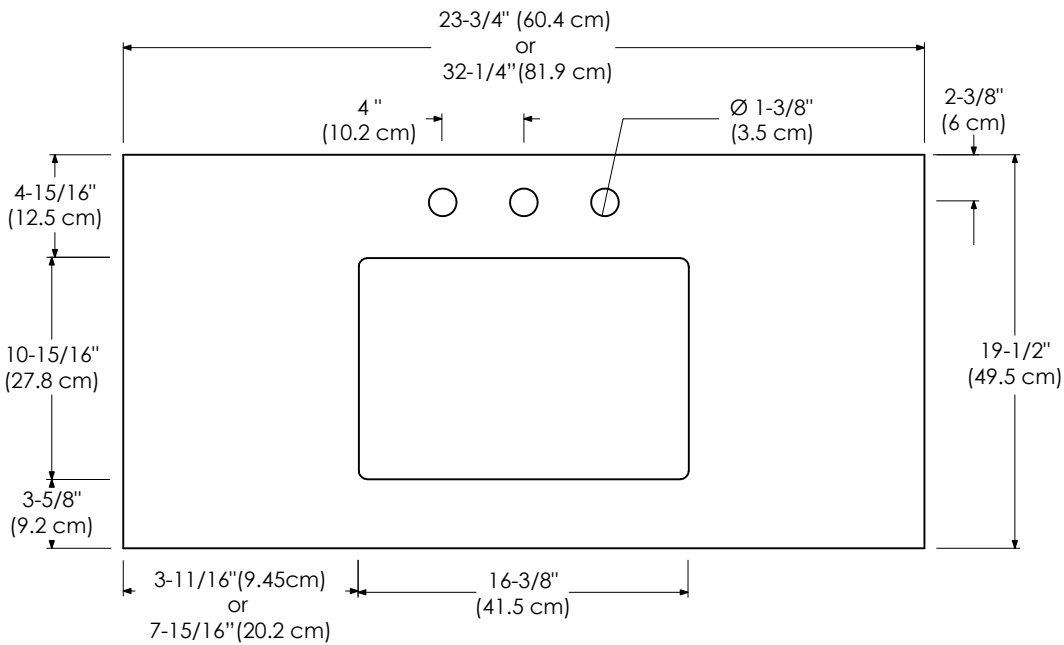

MODEL: 365524-1-COLOR
 365524-8-COLOR
 365532-1-COLOR
 365532-8-COLOR

SPECIFICATION SHEET

VANITY TOPS

Techstone™ Top for undercounter (non-standard)

Available Colors:

- GRAND GREEN TECHSTONE™ Q27
- WIDE WHITE TECHSTONE™ Q28
- STONE GRAY TECHSTONE™ Q30

Faucet:

- SINGLE FAUCET HOLE
- 8" WIDESPREAD

TOP VIEW

FRONT VIEW

MODEL: 365537-1-COLOR
365537-8-COLOR

SPECIFICATION SHEET

VANITY TOPS

Techstone™ Top for undercounter (non-standard)

Faucet:

- SINGLE FAUCET HOLE
- 8" WIDESPREAD

TOP VIEW

FRONT VIEW

MODEL: 365562-1D-COLOR
365562-8D-COLOR

SPECIFICATION SHEET

VANITY TOPS

Techstone™ Top for undercounter (non-standard)