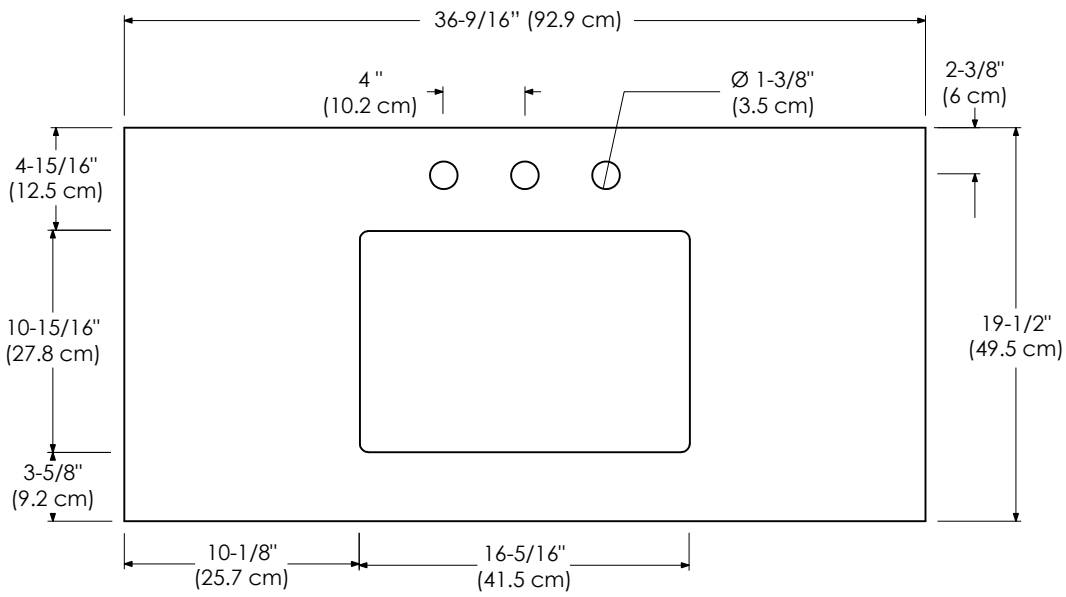

MODEL: 365537-1-COLOR
365537-8-COLOR

SPECIFICATION SHEET

VANITY TOPS

Techstone™ Top for undercounter (non-standard)

Available Colors:

- GRAND GREEN TECHSTONE™ Q27
- WIDE WHITE TECHSTONE™ Q28
- STONE GRAY TECHSTONE™ Q30

Faucet:

- SINGLE FAUCET HOLE
- 8" WIDESPREAD

TOP VIEW

FRONT VIEW