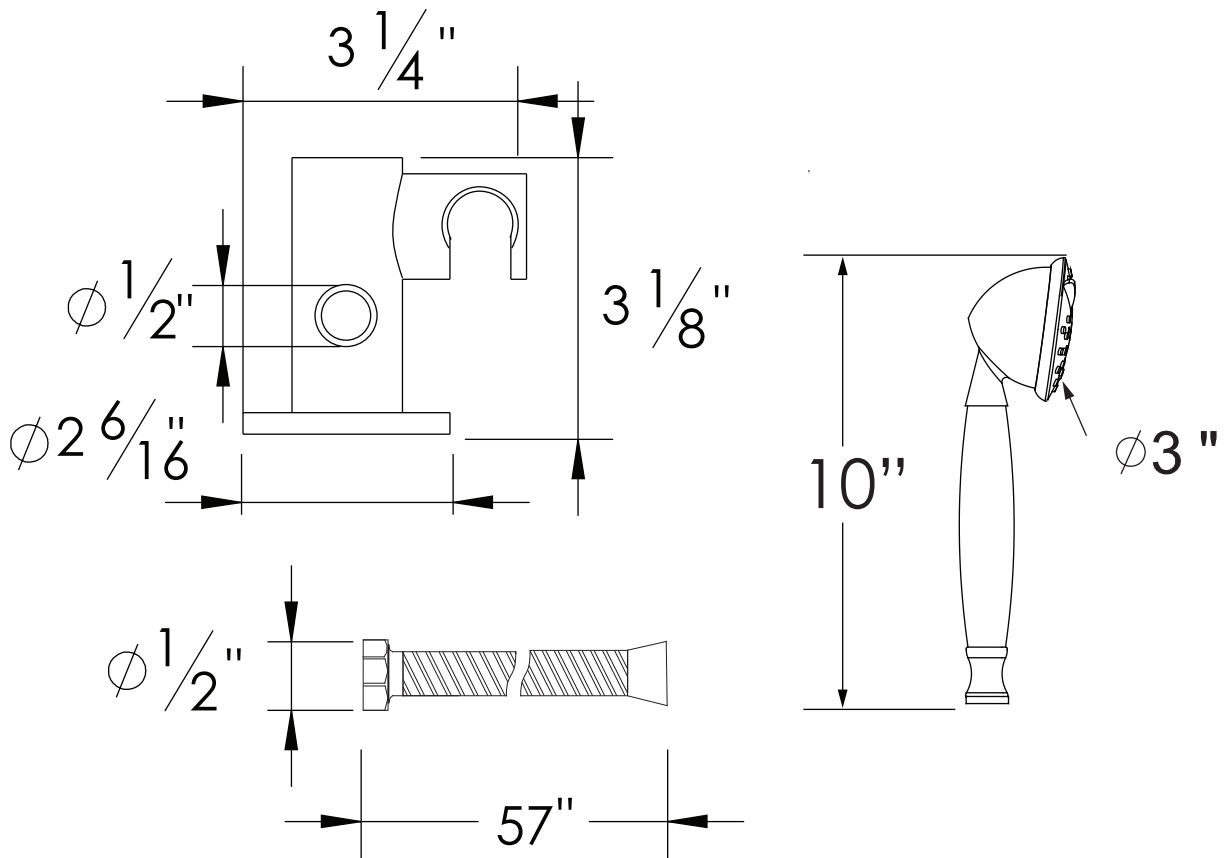

PRODUCT SPECIFICATION SHEET

ITEM # 708365

Multifunction hand shower with adjustable bracket and outlet

- 3 functions: soft, normal and massage sprays
- Hand shower hose 57" long included
- 2.5 GPM
- Includes flow restrictor (CA 2.0 GPM - CALGreen compliant)

The measurements shown are for reference only. Products and specifications shown are subject to change without notice.