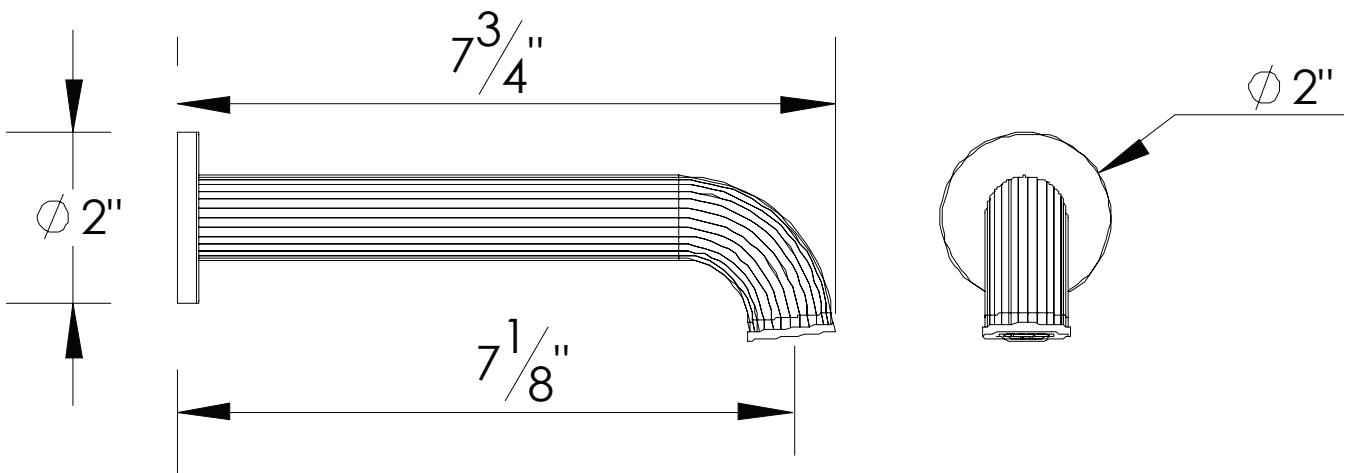

PRODUCT SPECIFICATION SHEET

ITEM # 3418ST

Tub spout

- 1/2" NPT female connection
- Spout center to wall distance 7-1/8"
- NOT RECOMMENDED TO BE USED IN ROMAN TUB APPLICATION

The measurements shown are for reference only. Products and specifications shown are subject to change without notice.