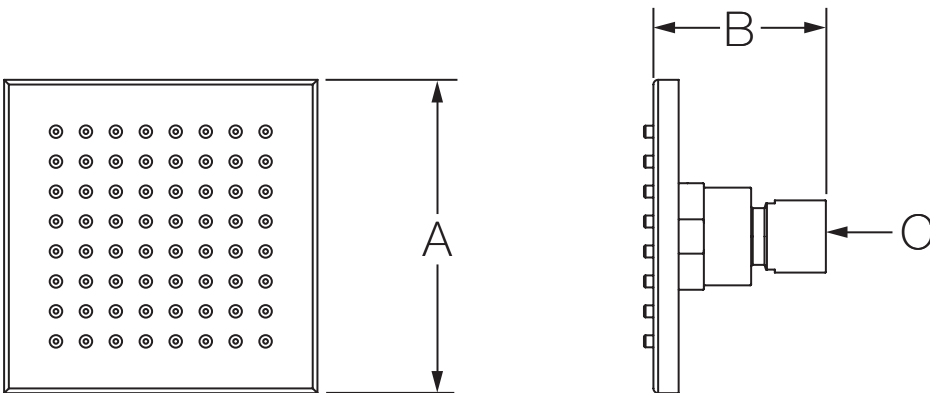

361SH
1 Mode Square Showerhead
Specification Submittal

<p>Model Number</p> <p><input type="checkbox"/> 361SH <i>1 Mode Square Showerhead</i></p>	<p>Feature Highlights</p> <ul style="list-style-type: none"> • 1 mode square showerhead • 4" square • Easy to clean rubber nozzles • 2.5 gpm (9.5 L/min) standard flow restrictor • Components shall be metal construction, plated in standard polished chrome finish
<p>Modifications</p> <p><input type="checkbox"/> -1.5  <i>1.5 gpm (5.7 L/min) flow restrictor</i></p> <p><input type="checkbox"/> -2.0 <i>2.0 gpm (7.6 L/min) flow restrictor</i></p> <p><input type="checkbox"/> -BBZ <i>Brushed Bronze finish</i></p> <p><input type="checkbox"/> -MB <i>Matte Black finish</i></p> <p><input type="checkbox"/> -STN <i>Satin Nickel finish</i></p> <p>Note: Append appropriate -suffix to model number.</p>	<p>Compliance</p> <p>-ASME A112.18.1/CSA B125.1 -WaterSense, 2.0 gpm (7.6 L/min)</p>  <p>Warranty</p> <p>Limited Lifetime - to the original end purchaser in consumer installations. 5 Years - for commercial installations. Refer to www.symmons.com/warranty for complete warranty information.</p>

Dimensions

Measurements	
A	Sq. 4", 102 mm
B	2-1/8", 54 mm
C	1/2-14 NPT

Note: Dimensions subject to change without notice.