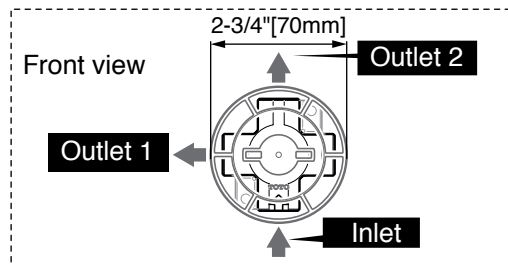

PRODUCT SPECIFICATION

Product shall be TOTO Model TBV01103U#___.
Product shall require TBN01102U 2-way diverter valve with no off (sold separately). Product shall have no positive shut-off position.

TBV01103U

Two-Way Diverter Trim - Round

SPECIFICATIONS

Material	Brass
Warranty	Limited Lifetime (Residential Use) One Year (Commercial Use)
Shipping Weight	1.35 lbs
Shipping Dimensions	7" x 6-1/2" x 5-1/8"

INSTALLATION NOTES

VALVE REQUIRED: TBN01102U 2-way diverter valve with no off (sold separately).

DIMENSIONS

TOTO

Ph: (888) 295-8134 | Fax: (800) 699-4889 | www.totousa.com | © TOTO USA

These dimensions and specifications are subject to change without notice