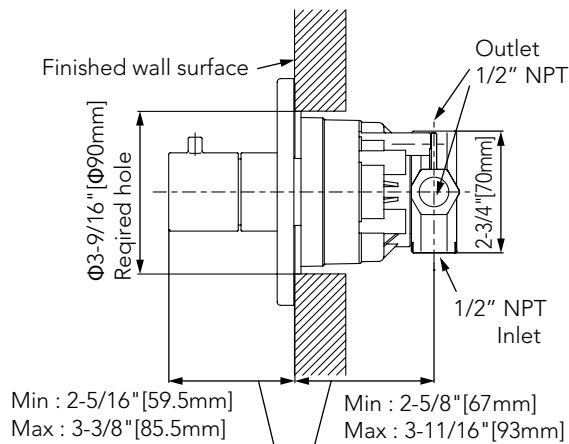

Two-Way Diverter Trim - Round

SPECIFICATIONS

Material	Brass
Warranty	Limited Lifetime (Residential Use) One Year (Commercial Use)
Shipping Weight	1.35 lbs
Shipping Dimensions	7" x 6-1/2" x 5-1/8"

INSTALLATION NOTES

VALVE REQUIRED: TBN01102U 2-way diverter valve with no off (sold separately).

DIMENSIONS

TOTO

Ph: (888) 295-8134 | Fax: (800) 699-4889 | www.totousa.com | © TOTO USA

These dimensions and specifications are subject to change without notice