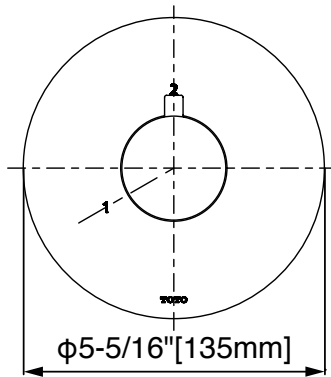

Two-Way Diverter Trim - Round

SPECIFICATIONS

Material	Brass
Warranty	Limited Lifetime (Residential Use) One Year (Commercial Use)
Shipping Weight	1.35 lbs
Shipping Dimensions	7" x 6-1/2" x 5-1/8"

INSTALLATION NOTES

VALVE REQUIRED: TBN01102U 2-way diverter valve with no off (sold separately).

DIMENSIONS

TOTO

Ph: (888) 295-8134 | Fax: (800) 699-4889 | www.totousa.com | © TOTO USA

These dimensions and specifications are subject to change without notice