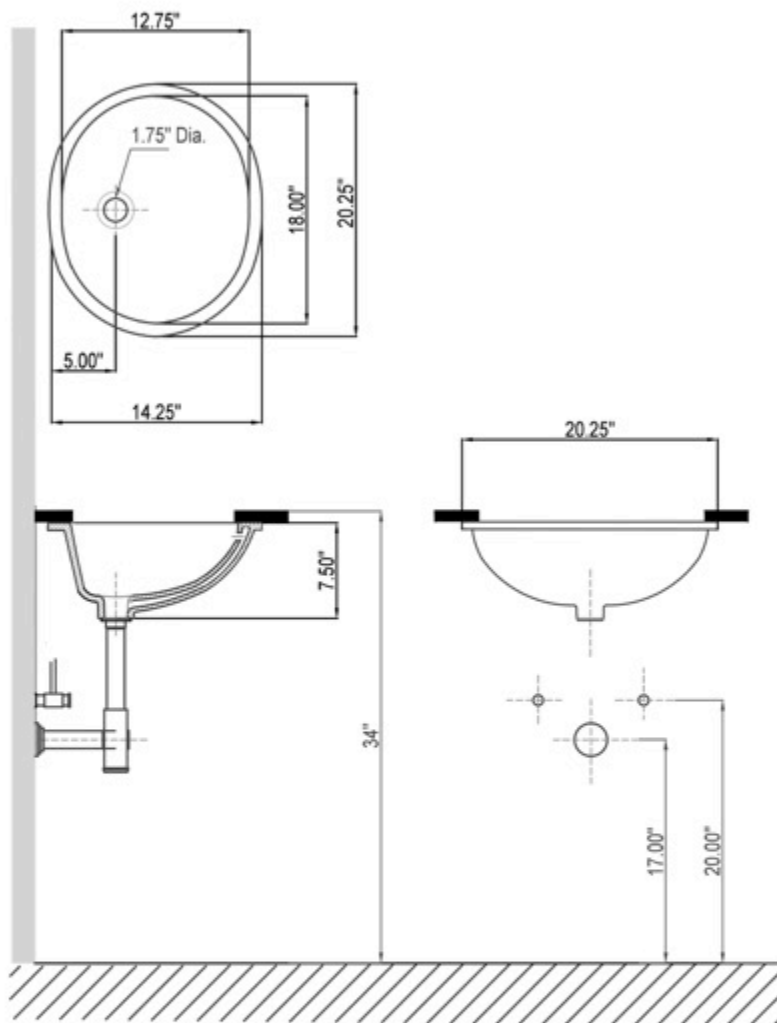

## PHYSICAL PROPERTIES

Model: **L174**  
Under Counter Lavatory

Width: **20.25"**

Depth: **14.25"**

Shipping Weight: **14 lbs.**

Shipping Cube: **1.51 ft.**

IMPORTANT: These dimensions are nominal and vary within the range of tolerances established by ASME standard A112.19.2.