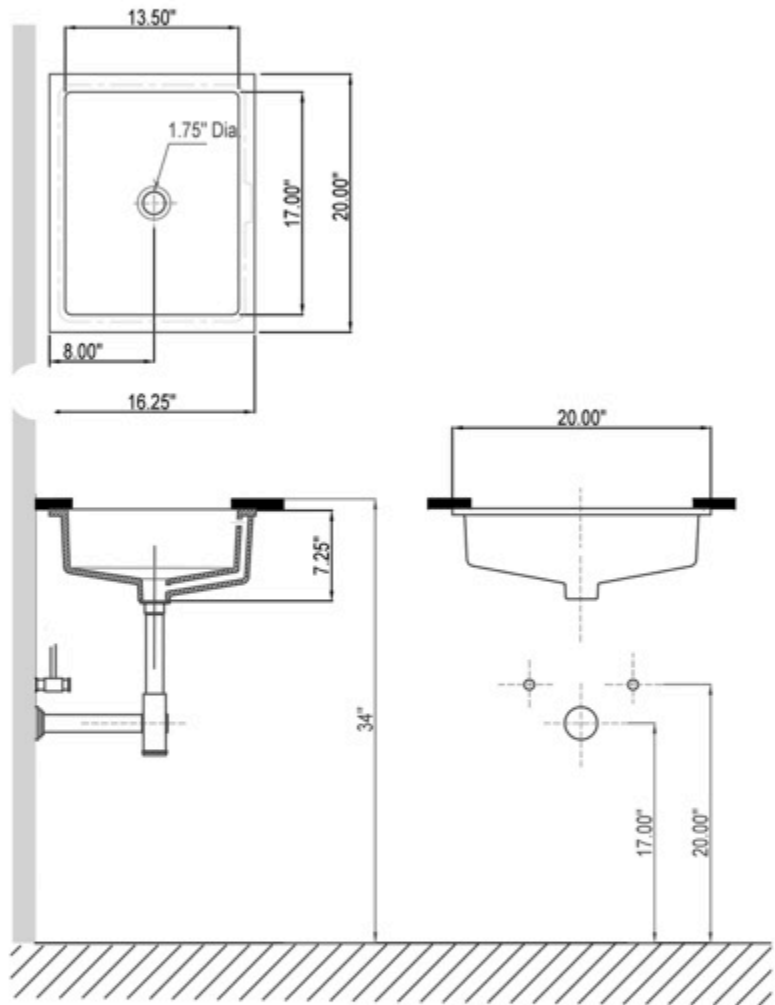

L188

PHYSICAL PROPERTIES

Model: **L188**
Under-Counter Lavatory

Width: **20.00"**

Depth: **16.25"**

Shipping Weight: **28.6 lbs.**

Shipping Cube: **1.67 ft.**

IMPORTANT: These dimensions are nominal and vary within the range of tolerances established by ASME standard A112.19.2