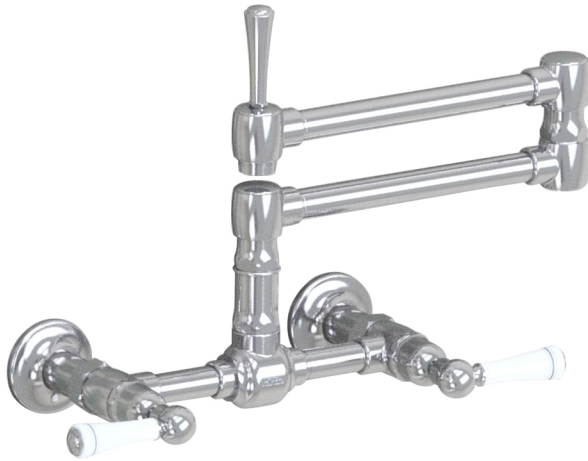

Wall Mount 17 3/4" Articulated Dual Swivel Spout with White Ceramic Lever

Model #: 1010-W-

FEATURES:

- 17 3/4" Reach double articulated swivel spout
- Perfect for large farm style sinks
- Handle on spout allows for easy movement
- Lifetime quarter turn ceramic cartridge
- Old fashioned wall mount design for country style kitchens

AVAILABLE FINISHES:

Polished Stainless (PSS) Brushed Stainless (BSS)

SPECIFICATION DRAWING:

AVAILABLE HANDLES:

COMPLIANCES:

Complies with: ASME A112.18.1-2012/CSA B125.1-12