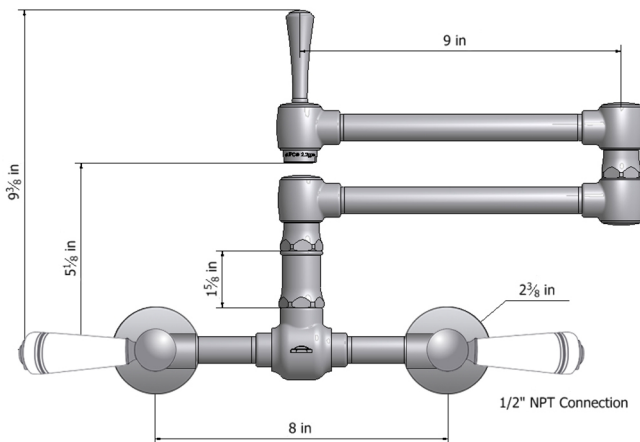

Wall Mount 17 3/4" Articulated Dual Swivel Spout with White Ceramic Lever

Model #: 1010-W-

FEATURES:

- 17 3/4" Reach double articulated swivel spout
- Perfect for large farm style sinks
- Handle on spout allows for easy movement
- Lifetime quarter turn ceramic cartridge
- Old fashioned wall mount design for country style kitchens

AVAILABLE FINISHES:

Polished Stainless (PSS) Brushed Stainless (BSS)

SPECIFICATION DRAWING:

AVAILABLE HANDLES:

COMPLIANCES:

Complies with: ASME A112.18.1-2012/CSA B125.1-12