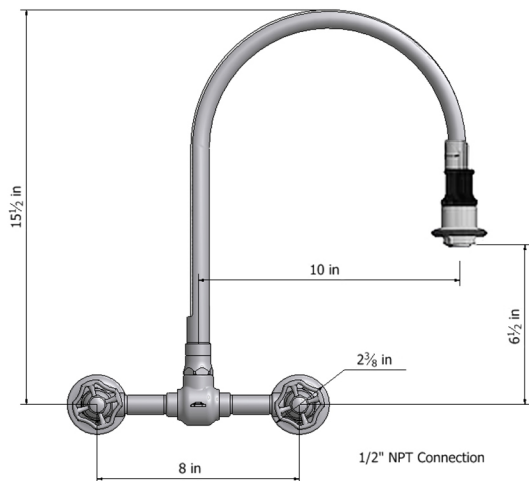

SPECIFICATION DRAWING: