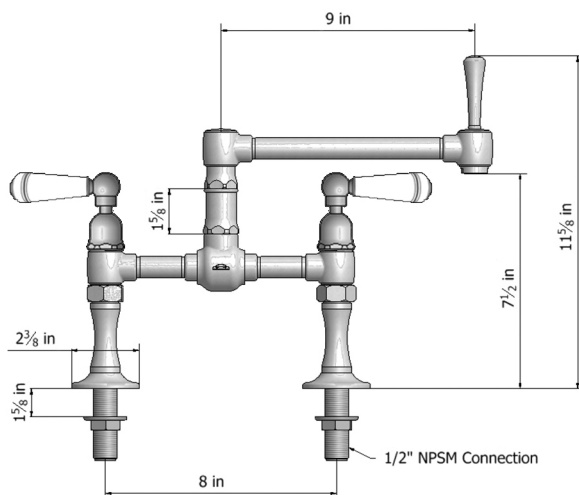

Deck Mount 8 7/8" Articulated Single Swivel Spout with White Ceramic Lever

Model #: 1019-W-

JACLO[®]
Confidence from start to finish.™

FEATURES:

- 8 7/8" Reach single articulated swivel spout
- Perfect for standard or prep sinks
- Handle on spout allows for easy movement
- Lifetime quarter turn ceramic cartridge
- Requires standard 1 3/8" - 1 5/8" faucet hole drilling

AVAILABLE FINISHES:

Polished Stainless (PSS) Brushed Stainless (BSS)

SPECIFICATION DRAWING:

AVAILABLE HANDLES: