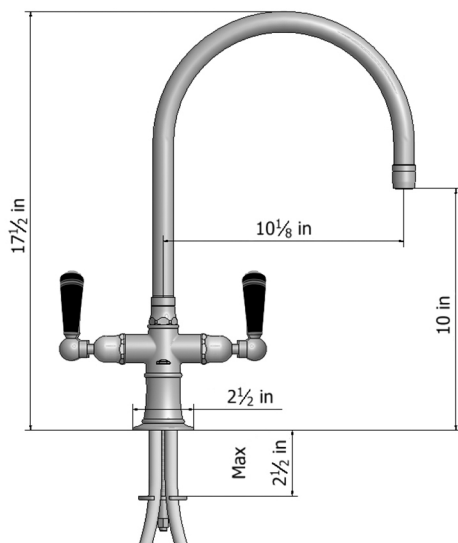

Single Hole 10" Swivel Spout with Black Ceramic Lever

Model #: 1021-B-

FEATURES:

- 10" Swivel spout
- Deck mounted
- Lifetime quarter turn ceramic cartridge
- Requires standard 1 $\frac{3}{8}$ "-1 $\frac{5}{8}$ " faucet hole drilling
- Single hole design allows for multiple choices of placement on sink or counter

AVAILABLE FINISHES:

Polished Stainless (PSS) Brushed Stainless (BSS)

SPECIFICATION DRAWING:

AVAILABLE HANDLES: