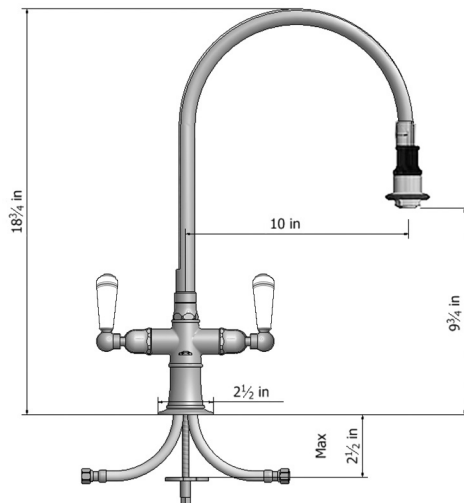

SPECIFICATION DRAWING: