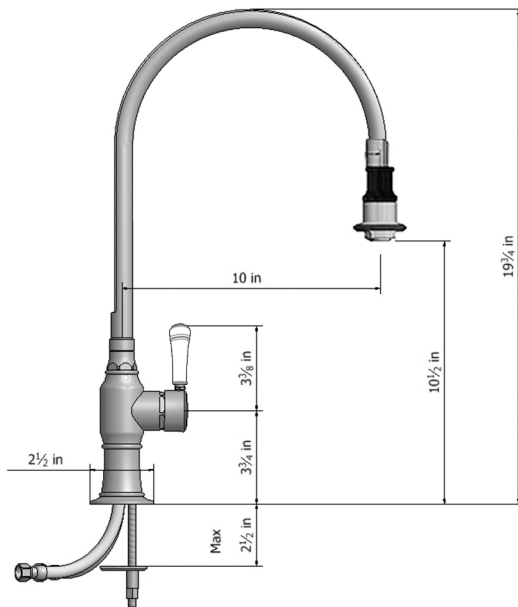

SPECIFICATION DRAWING: