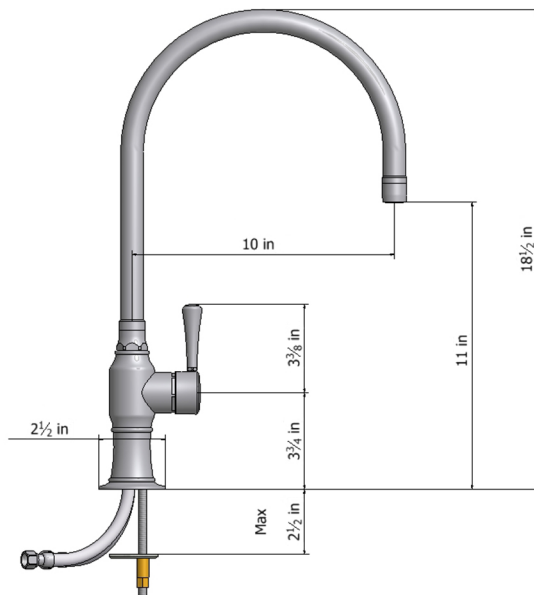

10" Deck Mount Single Hole Swivel Bar Faucet Spout with Left Metal Contemporary Lever

Model #: 1075-MC-

FEATURES:

- 10" Swivel Spout
- Single Lever
- Single hole design allows for multiple choices of placement on sink or counter
- Lifetime ceramic cartridge
- Requires standard 1 3/8" - 1 5/8" faucet hole drilling

AVAILABLE FINISHES:

Polished Stainless (PSS) Brushed Stainless (BSS)

SPECIFICATION DRAWING:

AVAILABLE HANDLES: