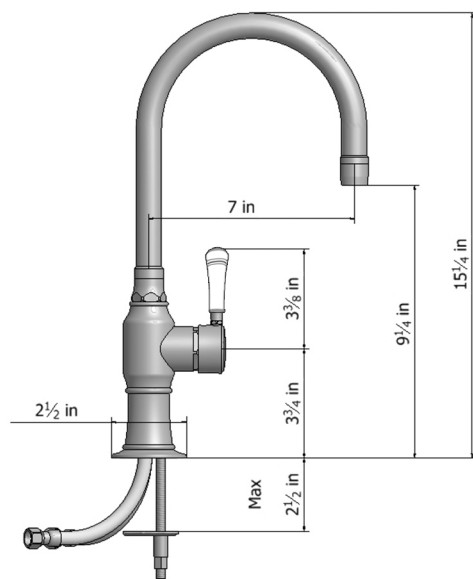

7" Deck Mount Single Hole Swivel Bar Faucet Spout with Left White Ceramic Contemporary Lever

Model #: 1076-WC-

FEATURES:

- 7" Swivel Spout
- Single Lever
- Single hole design allows for multiple choices of placement on sink or counter
- Perfect addition for bar or pantry sinks
- Lifetime ceramic cartridge
- Requires standard 1 3/8" - 1 5/8" faucet hole drilling

AVAILABLE FINISHES:

Polished Stainless (PSS) Brushed Stainless (BSS)

SPECIFICATION DRAWING:

AVAILABLE HANDLES: