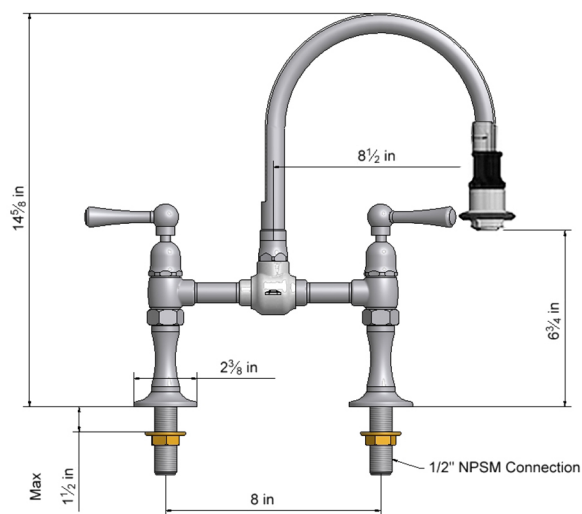

Deck Mount Pull-Off Spray with 8" Swivel Spout with Metal Lever

Model #: 1215-M-

FEATURES:

- 8" Pull-off spray swivel spout
- Patented pull off spray design
- Push/pull spray head diverts from stream to spray
- Silicone nozzles for easy cleaning
- Plastic coated stainless steel hose for easy cleaning
- Built in air gap
- Lifetime quarter turn ceramic cartridge
- Requires standard 1 3/8" - 1 5/8" faucet hole

AVAILABLE FINISHES:

Polished Stainless (PSS) Brushed Stainless (BSS)

SPECIFICATION DRAWING:

AVAILABLE HANDLES: