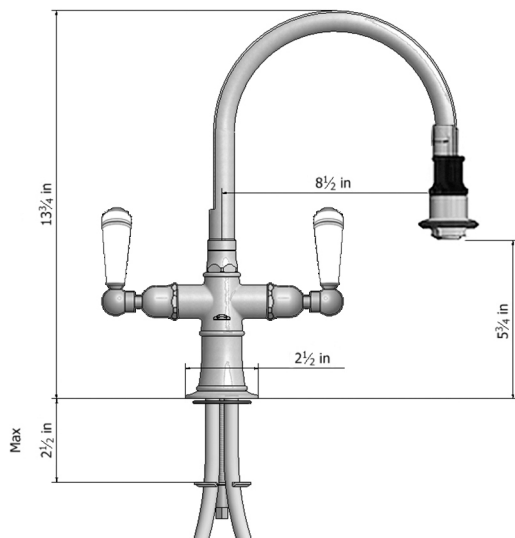

Single Hole Pull-Off Spray with 8" Swivel Spout with White Ceramic Lever

Model #: 1222-W-

JACLO[®]
Confidence from start to finish.™

FEATURES:

- 8" Pull-off spray swivel spout
- Patented pull off spray design
- Push/pull spray head diverts from stream to spray
- Silicone nozzles for easy cleaning
- Plastic coated stainless steel hose for easy cleaning
- Built in air gap
- Lifetime quarter turn ceramic cartridge
- Requires standard 1 3/8" - 1 5/8" faucet hole drilling
- Single hole design allows for multiple choices of placement on sink or counter

AVAILABLE FINISHES:

Polished Stainless (PSS) Brushed Stainless (BSS)

SPECIFICATION DRAWING:

AVAILABLE HANDLES: