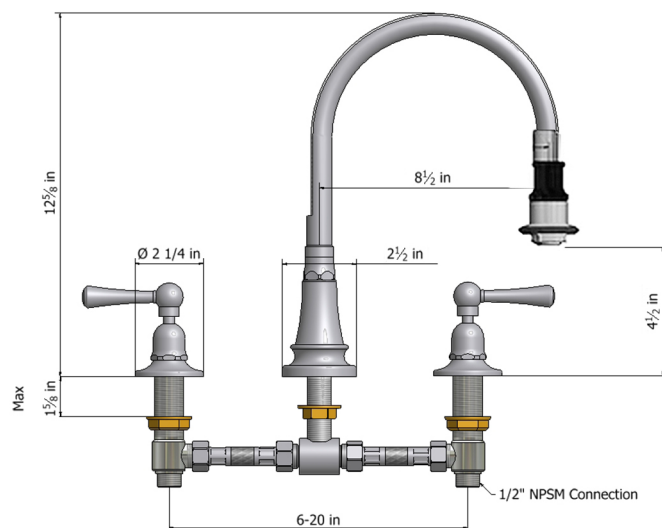

Pull-Off Spray with 8" Swivel Spout with Metal Lever

Model #: 1232-M-

FEATURES:

- 8" Pull-off spray swivel spout
- Patented pull off spray design
- Push/pull spray head diverts from stream to spray
- Silicone nozzles for easy cleaning
- Plastic coated stainless steel hose for easy cleaning
- Built in air gap
- Lifetime quarter turn ceramic cartridge
- Requires standard 1 3/8" - 1 5/8" faucet hole drilling
- Widespread deck mount

AVAILABLE FINISHES:

Polished Stainless (PSS) Brushed Stainless (BSS)

SPECIFICATION DRAWING:

AVAILABLE HANDLES: