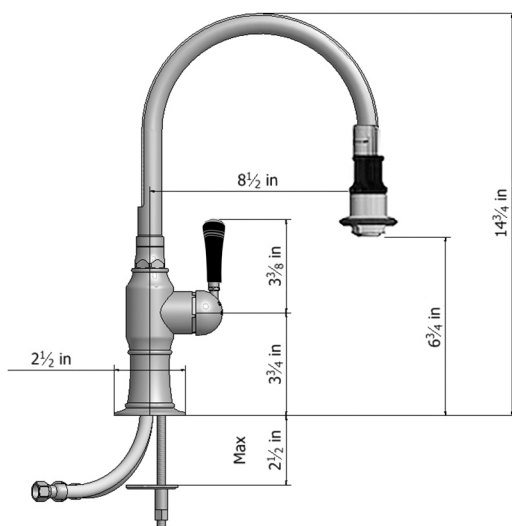

SPECIFICATION DRAWING: