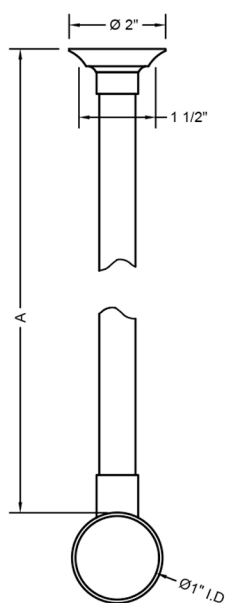

12" Ceiling Support Rod

Model #: 4012-

FEATURES:

- Shower bar ceiling support
- For use with 7982- "L" bar
- Fully plated
- Can be used as support for long showerarms
- Custom lengths available up to 36" –contact JACLO

AVAILABLE FINISHES:

Polished Chrome (PCH)	Satin Chrome (SC)	Bronze Umber (BU)
Satin Nickel (SN)	Pewter (PEW)	Caramel Bronze (CB)
Polished Nickel (PN)	Antique Brass (AB)	Antique Copper (ACU)
Oil-Rubbed Bronze (ORB)	Polished Brass (PB)	Polished Copper (PCU)
Vintage Bronze (VB)	Satin Brass (SB)	Rose Gold (RG)
Matte Black (MBK)	Satin Gold (SG)	Polished Gold (PG)
Black Nickel (BKN)	Bombay Gold (BG)	Jewelers Gold (JG)
Europa Bronze (EB)	White (WH)	Sedona Beige (SDB)
Tristan Brass (TB)	Satin Cooper (SCU)	

SPECIFICATION DRAWING:

CEILING SUPPORT ROD		
PART. #	DESCRIPTION	A
4012	SHOWER BAR CEILING SUPPORT	12"
4018	SHOWER BAR CEILING SUPPORT	18"
4024-	SHOWER BAR CEILING SUPPORT	24"
4030-	SHOWER BAR CEILING SUPPORT	30"
4036-	SHOWER BAR CEILING SUPPORT	36"