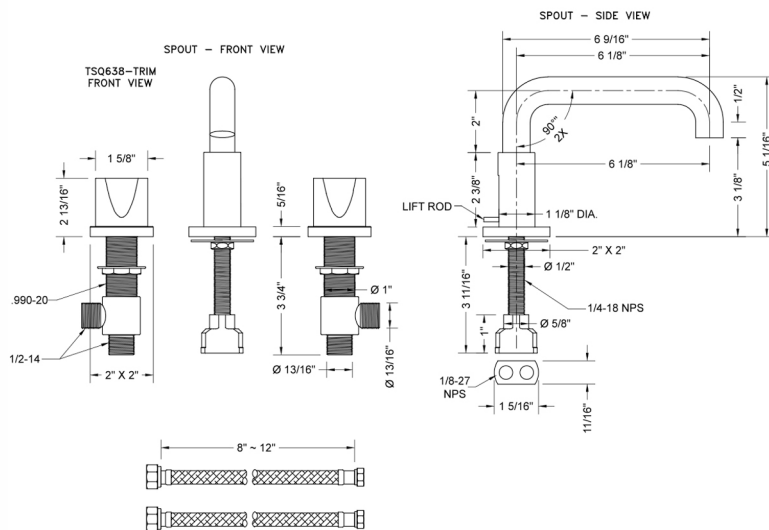

Downtown Contempo Faucet with Square Escutcheons & Thumb Handles -1.2 GPM

Model #: 8883-TSQ672-1.2-

FEATURES:

- All brass 8" - 12" widespread faucet includes brass pop-up drain with overflow
- 1/4 turn ceramic valves
- Low Profile Swivel Spout (For Stationary Spout option, contact JACLO)
- Available Flow Rates: 1.5, 1.2 & 0.5 GPM. Additional flow rate (aerator) options available. Contact JACLO.
- 5 3/4" spout reach
- Spout Hole Size: 1 1/2" - 1 7/8"
- Valve Hole Size: 1 1/8" - 1 5/8"

SPECIFICATION DRAWING:

AVAILABLE HANDLES:

COMPLIANCES:

CEC

Complies with: ASME A112.18.1-2012/CSA B125.1-12