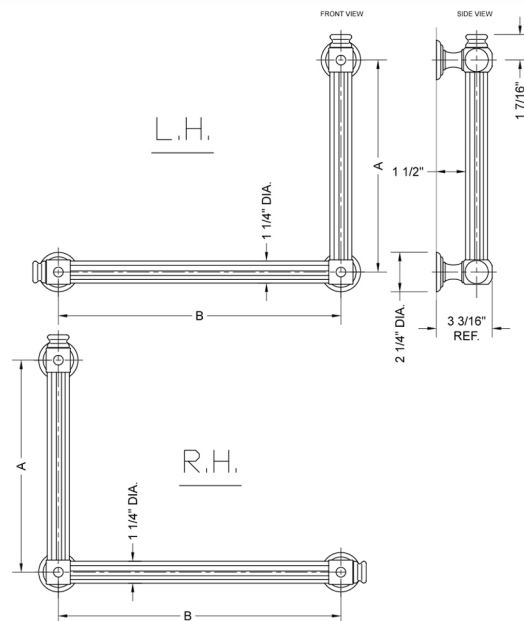

G61 32H x 16W 90° Left Hand Grab Bar

Model #: **G61-32H-16W-LH-**

FEATURES:

- ADA compliant when properly installed
- All brass construction, fully polished & plated
- All grab bars can be custom sized. Contact JACLO for pricing & availability
- Optional handshower sliders and toilet paper/wash cloth holders can be added only upon initial order
- Grab bars over 32" REQUIRE a middle post

SPECIFICATION DRAWING:

BRASS LUXURY GRAB BAR			
PART. #	DESCRIPTION	A H	B W
G61-12H-12W	CENTER TO CENTER	12"	12"
G61-12H-16W	CENTER TO CENTER	12"	16"
G61-12H-24W	CENTER TO CENTER	12"	24"
G61-12H-32W	CENTER TO CENTER	12"	32"
G61-16H-12W	CENTER TO CENTER	16"	12"
G61-16H-16W	CENTER TO CENTER	16"	16"
G61-16H-24W	CENTER TO CENTER	16"	24"
G61-16H-32W	CENTER TO CENTER	16"	32"
G61-24H-12W	CENTER TO CENTER	24"	12"
G61-24H-16W	CENTER TO CENTER	24"	16"
G61-24H-24W	CENTER TO CENTER	24"	24"
G61-24H-32W	CENTER TO CENTER	24"	32"
G61-32H-12W	CENTER TO CENTER	32"	12"
G61-32H-16W	CENTER TO CENTER	32"	16"
G61-32H-24W	CENTER TO CENTER	32"	24"
G61-32H-32W	CENTER TO CENTER	32"	32"