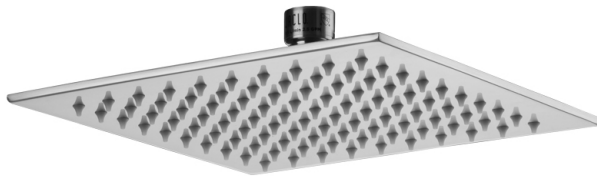

## 8" x 8" Square Rain Machine-1.75 GPM

**Model #: S209-1.75-**

### FEATURES:

- A POWER SHOWER - The technology of the Rain Machine® allows for a strong rain spray at any angle
- 1/2" IPS adjustable brass ball joint to adjust angle of showerhead
- 8" X 8" all brass body with 100 easy clean rubber jets
- Available flow rates: 2.5, 2.0, 1.75 & 1.5 GPM

### AVAILABLE FINISHES:

Polished Chrome (PCH)	Satin Chrome (SC)	Bronze Umber (BU)
Satin Nickel (SN)	Pewter (PEW)	Caramel Bronze (CB)
Polished Nickel (PN)	Antique Brass (AB)	Antique Copper (ACU)
Oil-Rubbed Bronze (ORB)	Polished Brass (PB)	Polished Copper (PCU)
Vintage Bronze (VB)	Satin Brass (SB)	Matte Black (MBK)
Satin Gold (SG)	Polished Gold (PG)	Black Nickel (BKN)
Bombay Gold (BG)	Jewelers Gold (JG)	Europa Bronze (EB)
White (WH)	Sedona Beige (SDB)	Tristan Brass (TB)
Unlacquered Brass (ULB)	Satin Cooper (SCU)	