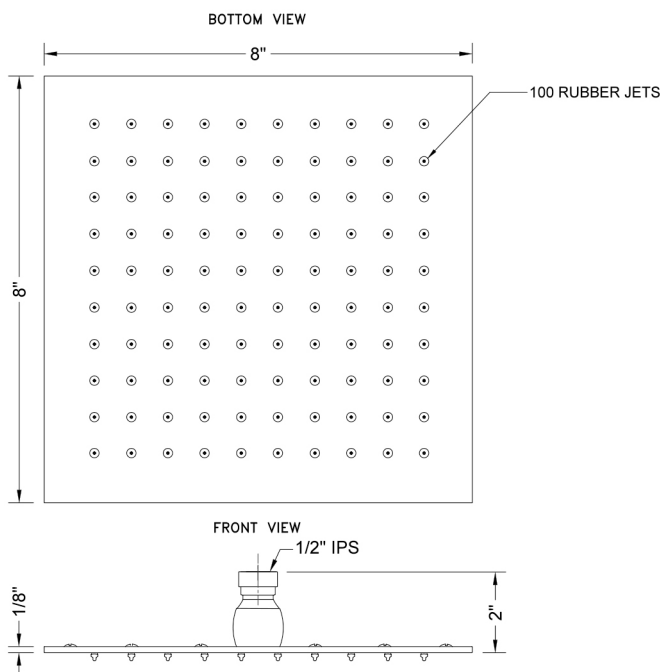

## 8" x 8" Square Rain Machine-1.75 GPM

**Model #: S209-1.75-**

### FEATURES:

- A POWER SHOWER - The technology of the Rain Machine® allows for a strong rain spray at any angle
- 1/2" IPS adjustable brass ball joint to adjust angle of showerhead
- 8" X 8" all brass body with 100 easy clean rubber jets
- Available flow rates: 2.5, 2.0, 1.75 & 1.5 GPM

### SPECIFICATION DRAWING:

### ANGLES AND FLOW RATES: